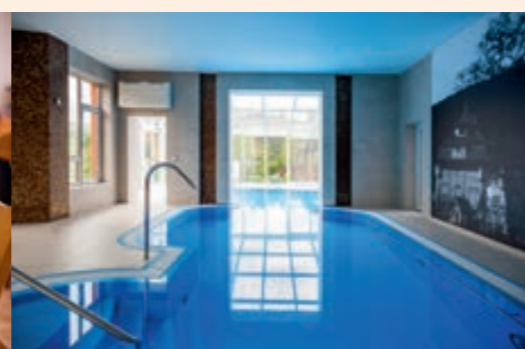

SPA HOTEL VILA ANTOANETA LUXURY SPA & WELLNESS VILA VALAŠKA

COMPLEX TREATMENT

From **658 EUR/pers.**

whole body regeneration
individual treatment plan

INCLUDED IN THE PRICE:

- accommodation for 7 nights
- full board
- medical examination and spa treatments prescribed by a physician up to 231 EUR
- entry to water relaxation center
- free bathrobe

TREATMENT PLAN:

- procedures are prescribed by a spa doctor on the basis of an entry examination and the actual health condition of each patient
- we recommend 2 weeks, final medical examination with 14-day stays

TAKE A BREATHE

From **609 EUR/pers.**

regeneration of respiratory tract
spa care in a pleasant environment

INCLUDED IN THE PRICE:

- accommodation for 7 nights
- full board
- medical consultation and spa treatments prescribed by a physician up to 182 EUR
- entry to the water relaxation center
- free bathrobe

RECOMMENDED TREATMENTS:

- inhalation of Vincentka mineral spring
- natural carbonic bath
- dry carbonic bath with therapy CO₂
- classic partial massage
- spirometry
- gymnastics with physiotherapists

WELLNESS STAY

From **595 EUR/pers.**

week long relaxation in the spa
a great holiday for the whole family

INCLUDED IN THE PRICE:

- accommodation for 7 nights
- full board
- 7 spa treatments
- entry to the water relaxation center
- free bathrobe

7 TREATMENTS:

- 1x bath with ingredients
- 1x full massage with ethereal oils
- 1x back and neck massage
- 1x additive relaxing bath
- 1x indian head massage
- 1x foot reflex massage
- 1x relaxing wrap according to your own choice

WEEK FOR HEALTH

From **560 EUR/pers.**

body and soul care
stay for balance and harmony

INCLUDED IN THE PRICE: