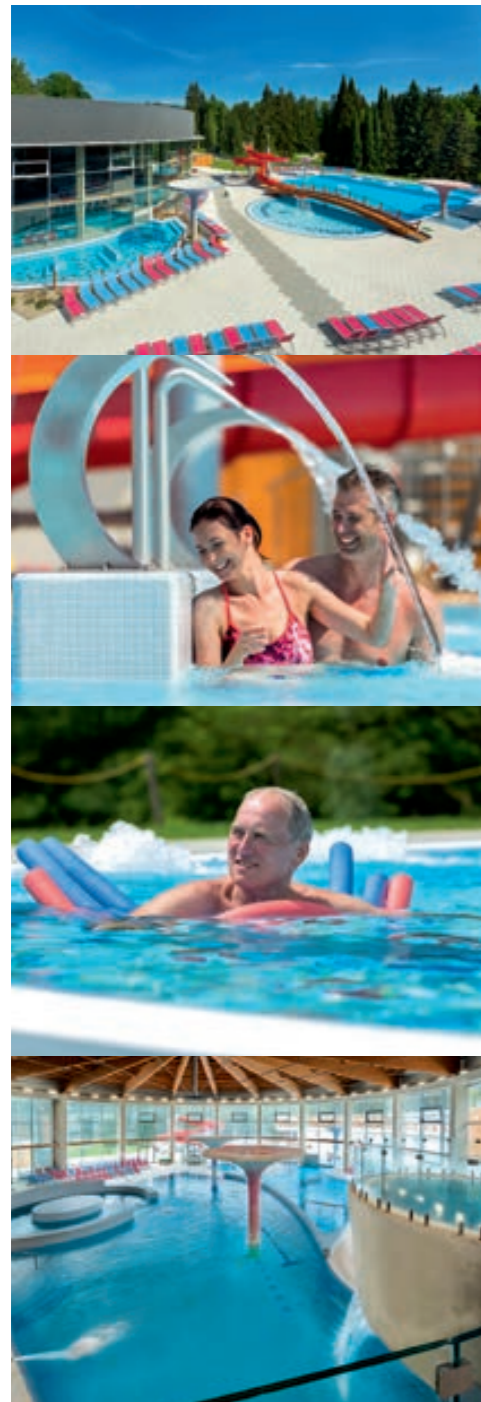

A UNIQUE THERMAL PARK

- A unique thermal park, one of a kind thermal park in the Czech Republic.
- We use natural resources from the Velké Losiny THERMAL SPA, relying on the healing strength of nature.
- We provide the raw ingredients for achieving harmony between body and mind – how you choose to use them is up to you.