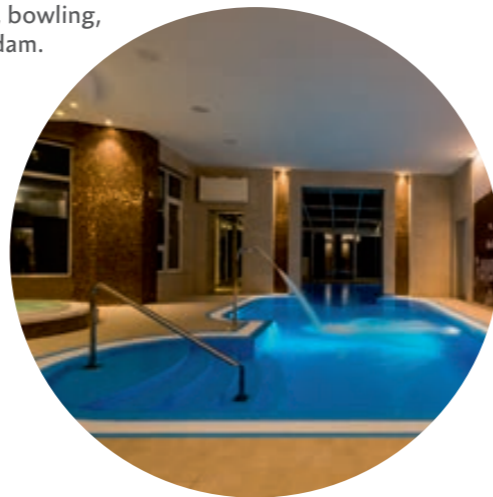

## A SPA WITH UNIQUE ARCHITECTURE

- The fourth biggest spa resort in the Czech Republic with unique architecture by Dušan Jurkovič.
- 16 mineral springs recommended for drinking therapy, inhalation and bath treatment.
- A rich programme of cultural events - concerts, performances and international festivals.
- Well-marked touristic routes in the surroundings, walking in the park, an ideal place for bike trips.
- Sport activities - tennis, minigolf, squash, bowling, horse riding, water sports at the nearby dam.